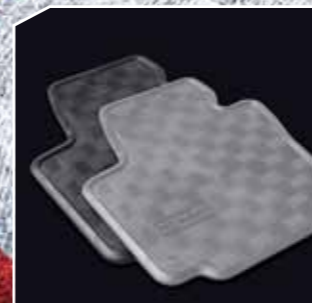

The elastic cover (1P1061701) perfectly fits your SEAT Leon's shape.

Velpic mat set in black (1P1061525 041).

Velpic mat set in grey (1P1061525 528).

Velpic SEAT Sport mat set (5P0061510).

Rubber mat in black (1P1061500 041) or grey (1P1061500 528).